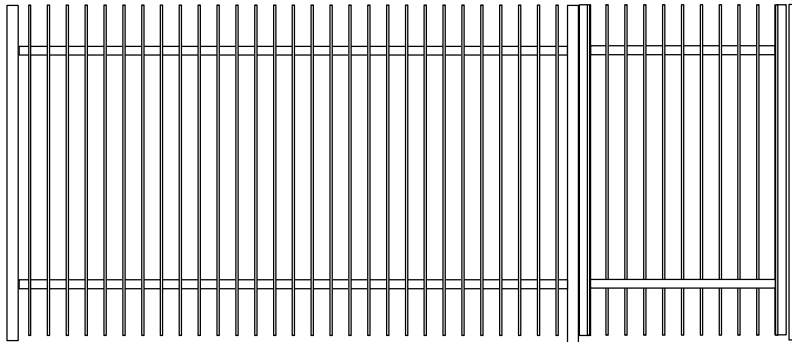

CALL NOW
FOR A FREE
QUOTE!

Slat & Blade Styles

Phone: 1300 888 780

1/2 Clare Street Bayswater. VIC, Australia

Fax: (03) 8669 4172

www.havenfencing.com.au

Visage Slat / 90mm @ 100mm centres

Visage Slat / 65mm @ 100mm centres

Blade (Galv steel 50x10mm) @ 85mm centres

Blade (Aluminium 65x16mm) @ 81mm centres